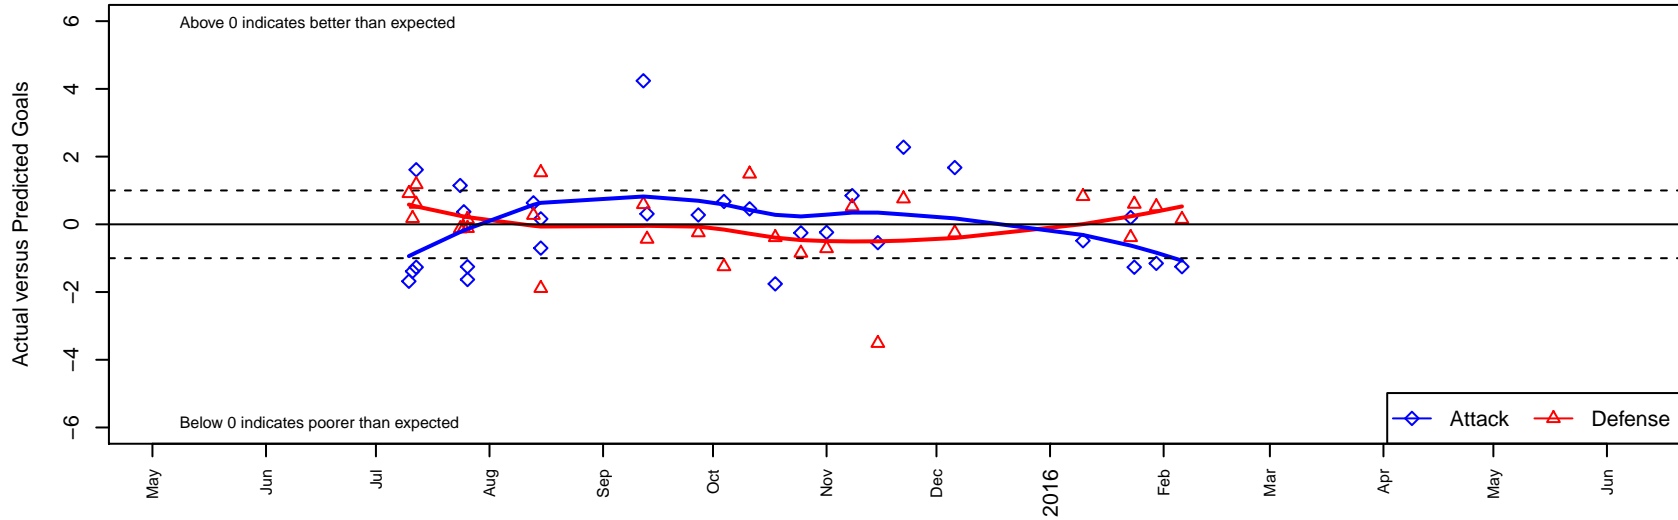

Seattle United Shoreline Blue B99

Seattle United Regional
 Shoreline, WA
 B99 total strength=1475
 attack=12.71 defense=8.46
 fall league = NPSL Div 2 U17

alt names used:
 SEATTLE UNITED SU B99 SHORELINE BLUE
 Seattle United Shoreline B99 Blue
 Seattle United SH B99 Blue
 SU B99 Shoreline Blue

Venues played:
 2015 Seattle United Cup BU16
 2015 Crossfire Select BU16 Gold
 2015 Bigfoot Gold U16
 2015 NPSL Division 2 U17
 2015 Founders Cup B99

Seattle United Shoreline Blue B99
 Dots are actual minus expected GF (blue circles) and GA (red triangles).
 Blue line is smoothed change in attack strength. Red is smoothed change in defense strength.

**attack and defense variance (black dot)
relative to other teams
and top 10 in region**

**attack and defense rating
relative to others at age
and all opponents in last 13 months**

Performance relative to 13 month average