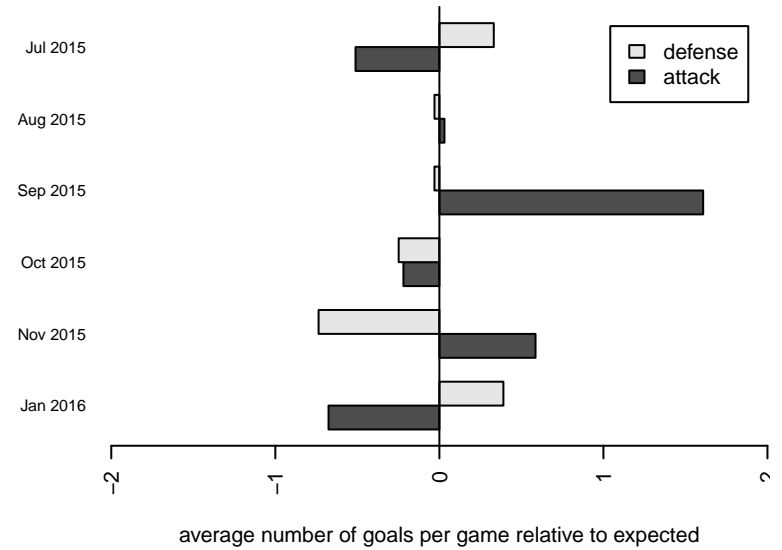

Performance relative to 13 month average