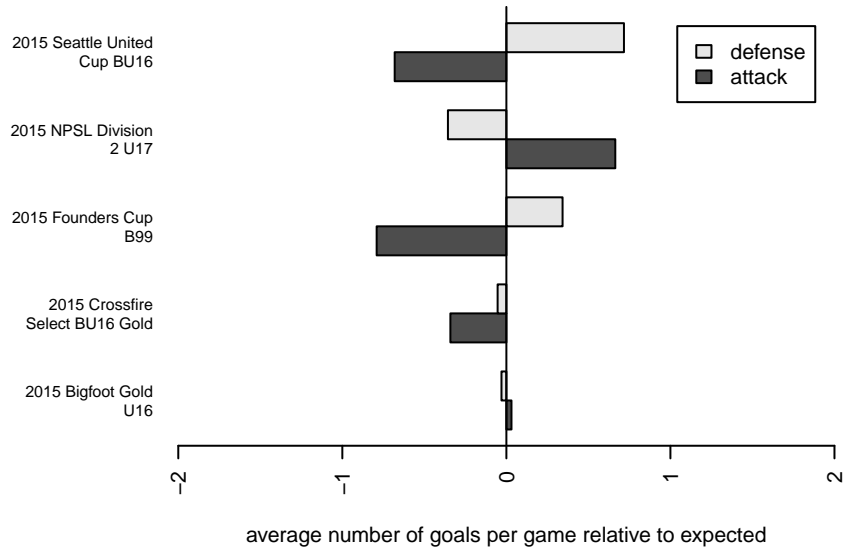

Seattle United Shoreline Blue B99

Seattle United Regional
 Shoreline, WA
 B99 total strength=1475
 attack=12.71 defense=8.46
 fall league = NPSL Div 2 U17

alt names used:
 SEATTLE UNITED SU B99 SHORELINE BLUE
 Seattle United Shoreline B99 Blue
 Seattle United SH B99 Blue
 SU B99 Shoreline Blue

Venues played:
 2015 Seattle United Cup BU16
 2015 Crossfire Select BU16 Gold
 2015 Bigfoot Gold U16
 2015 NPSL Division 2 U17
 2015 Founders Cup B99

Seattle United Shoreline Blue B99
 Dots are actual minus expected GF (blue circles) and GA (red triangles).
 Blue line is smoothed change in attack strength. Red is smoothed change in defense strength.

**attack and defense variance (black dot)
relative to other teams
and top 10 in region**

**attack and defense rating
relative to others at age
and all opponents in last 13 months**

Performance relative to 13 month average