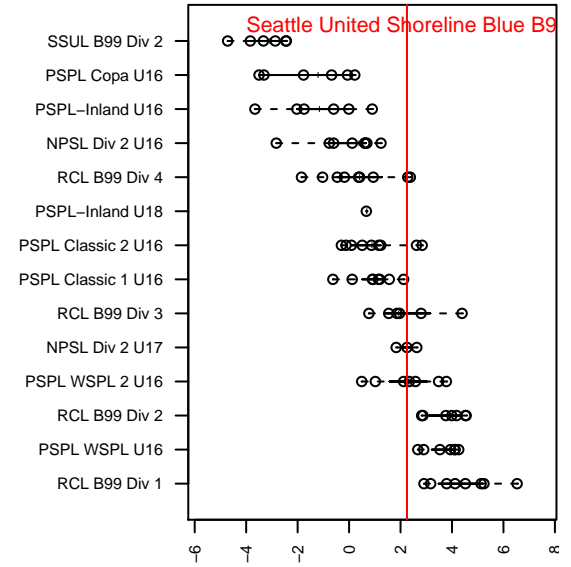

Seattle United Shoreline Blue B99

Seattle United Regional
 Shoreline, WA
 B99 total strength=1475
 attack=12.71 defense=8.46
 fall league = NPSL Div 2 U17

alt names used:
 SEATTLE UNITED SU B99 SHORELINE BLUE
 Seattle United Shoreline B99 Blue
 Seattle United SH B99 Blue
 SU B99 Shoreline Blue

Venues played:
 2015 Seattle United Cup BU16
 2015 Crossfire Select BU16 Gold
 2015 Bigfoot Gold U16
 2015 NPSL Division 2 U17
 2015 Founders Cup B99

Seattle United Shoreline Blue B99
 Dots are actual minus expected GF (blue circles) and GA (red triangles).
 Blue line is smoothed change in attack strength. Red is smoothed change in defense strength.

**attack and defense variance (black dot)
relative to other teams
and top 10 in region**

**attack and defense rating
relative to others at age
and all opponents in last 13 months**

Performance relative to 13 month average